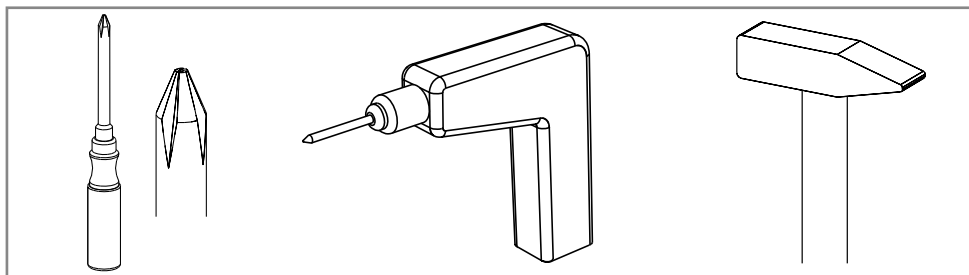

(GB)

**IMPORTANT: RETAIN FOR LATER REFERENCE;
PLEASE READ CAREFULLY!**

(HU)

**FONTOS! ŐRIZZE MEG KÉSŐBBI HASZNÁLATRA:
FIGYELMESEN OLVASSA EL!**

(SI)

**POMEMBNO, SHRANITE ZA KASNEJŠE REFERENCE:
SKRBNO PREBERITE!**

(CZ)

**DŮLEŽITÉ, USCHOVEJTE PRO POZDĚJŠÍ
ZHLĚDNUTÍ: ČTĚTE PEČLIVĚ!**

(SK)

**DÔLEŽITÉ, USCHOVAJTE KVÔLI NESKOR-ŠIEMU
POUŽITIU: POZORNE PREČÍTAJTE!**

(DE) (AT) (CH)

**WICHTIG, FÜR SPÄTERE BEZUGNAHME
AUFBEWAHREN: SORGFÄLTIG LESEN!**