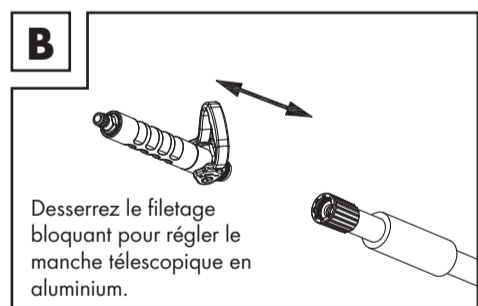

Part	Cleaning
Accessoire balai-brosse dur	Grandes surfaces (par ex. dans le jardin)
Accessoire balai doux	Surfaces fragiles (par ex. panneaux en bois)