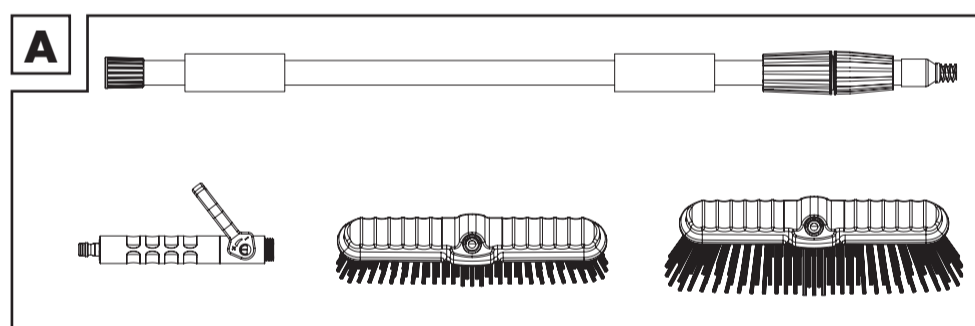

Part	Cleaning
Accessoire balai-brosse dur	Grandes surfaces (par ex. dans le jardin)
Accessoire balai doux	Surfaces fragiles (par ex. panneaux en bois)