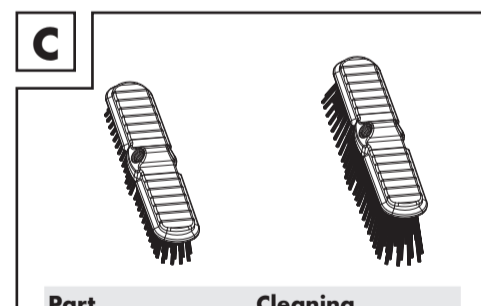

Part	Cleaning
Accessoire balai-brosse dur	Grandes surfaces (par ex. dans le jardin)
Accessoire balai doux	Surfaces fragiles (par ex. panneaux en bois)