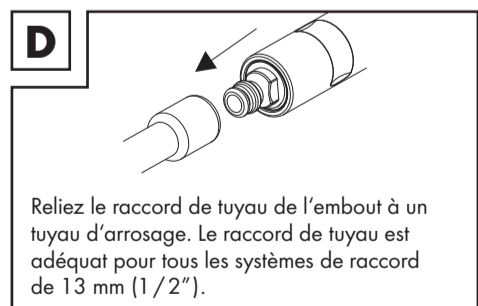

Part	Cleaning
Accessoire balai-brosse dur	Grandes surfaces (par ex. dans le jardin)
Accessoire balai doux	Surfaces fragiles (par ex. panneaux en bois)