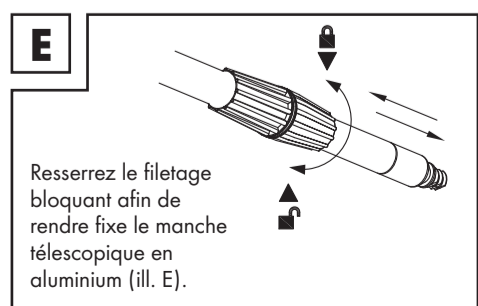

Part	Cleaning
Accessoire balai-brosse dur	Grandes surfaces (par ex. dans le jardin)
Accessoire balai doux	Surfaces fragiles (par ex. panneaux en bois)